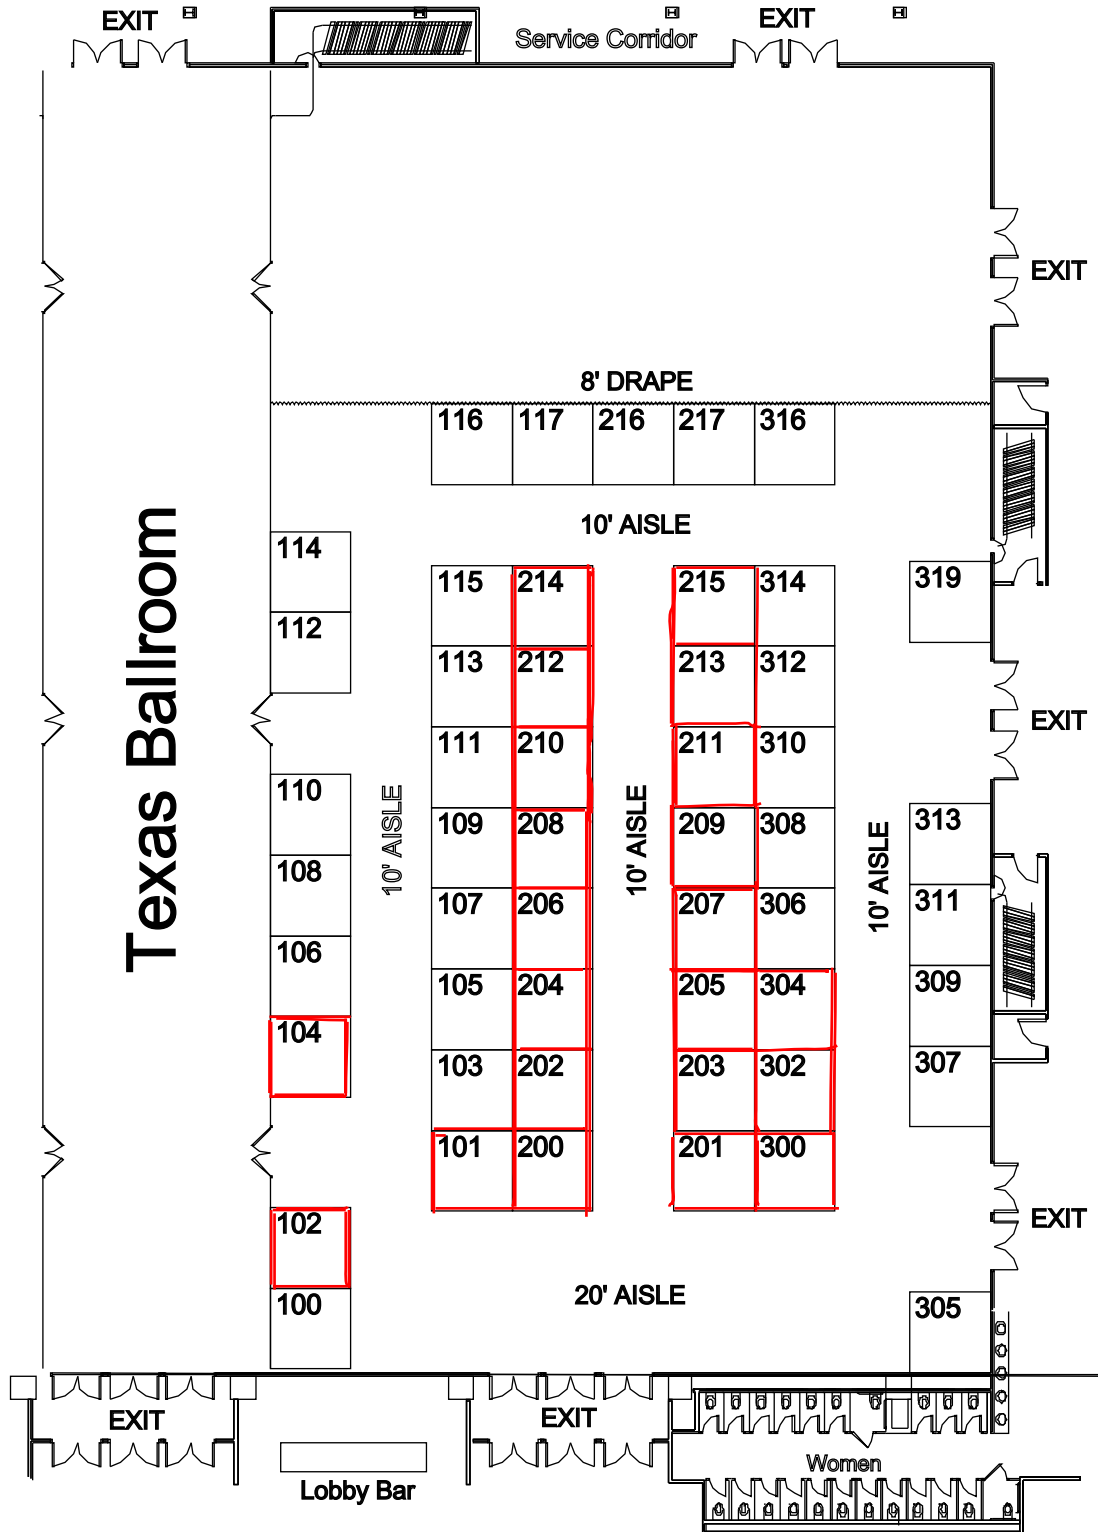

AMERICAN STUDIES ASSOCIATION

November 18-21, 2010

Grand Hyatt Hotel

San Antonio, TX

51- 10' X 10' BOOTHS

SCALE IN FEET
0 5 10 20